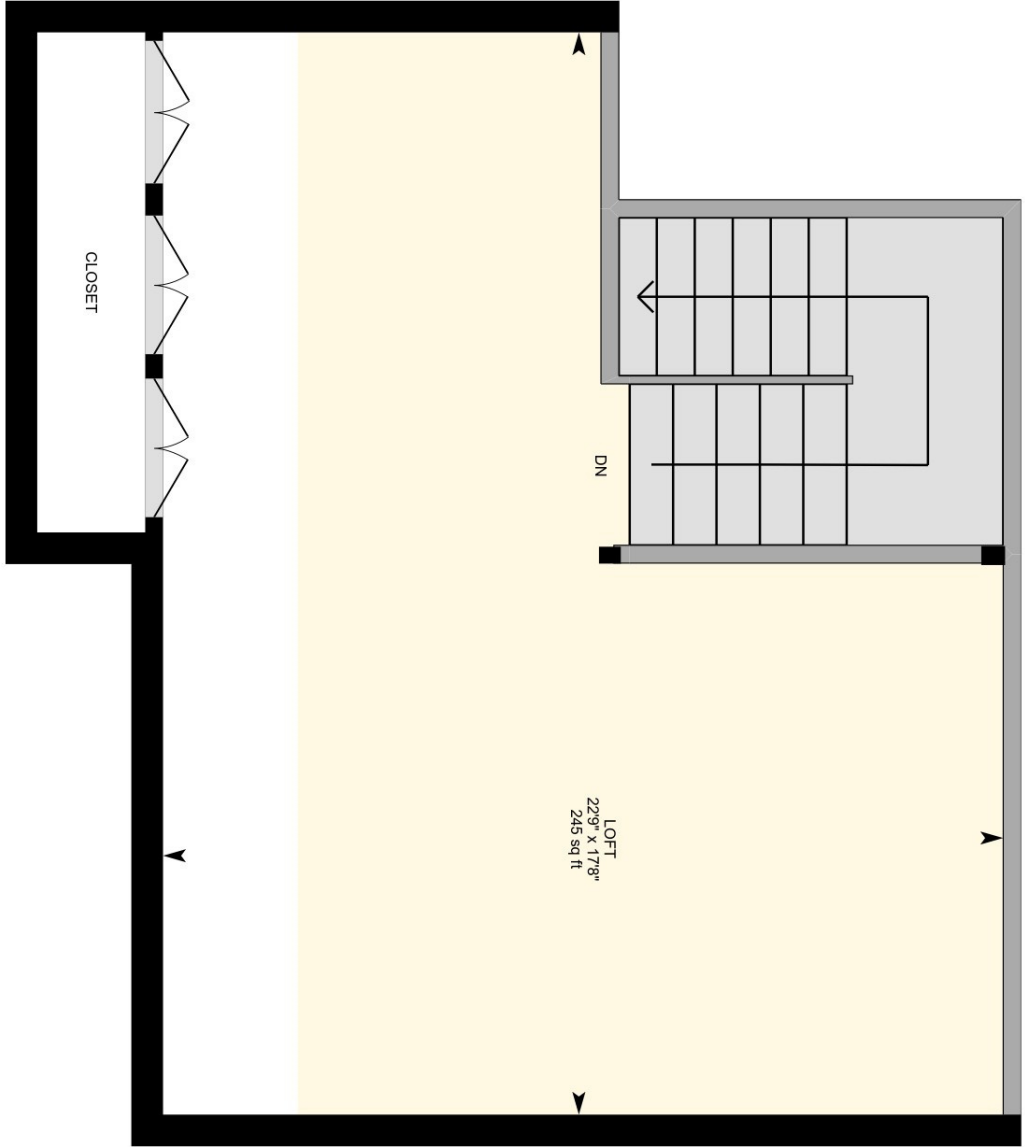

32 Trout Farm Ln, Duxbury, MA

1st Floor Finished Area 788.12 sq ft

PREPARED: 2024/02/14

While regions are excluded from total floor area in iGUIDE floor plans. All room dimensions and floor areas must be considered approximate and are subject to independent verification.

32 Trout Farm Ln, Duxbury, MA

Lower Level Finished Area 744.75 sq ft  
Unfinished Area 31.70 sq ft

PREPARED: 2024/02/14

32 Trout Farm Ln, Duxbury, MA

2nd Floor Finished Area 340.42 sq ft  
Unfinished Area 115.72 sq ft

PREPARED: 2024/02/14

White regions are excluded from total floor area in iGUIDE floor plans. All room dimensions and floor areas must be considered approximate and are subject to independent verification.